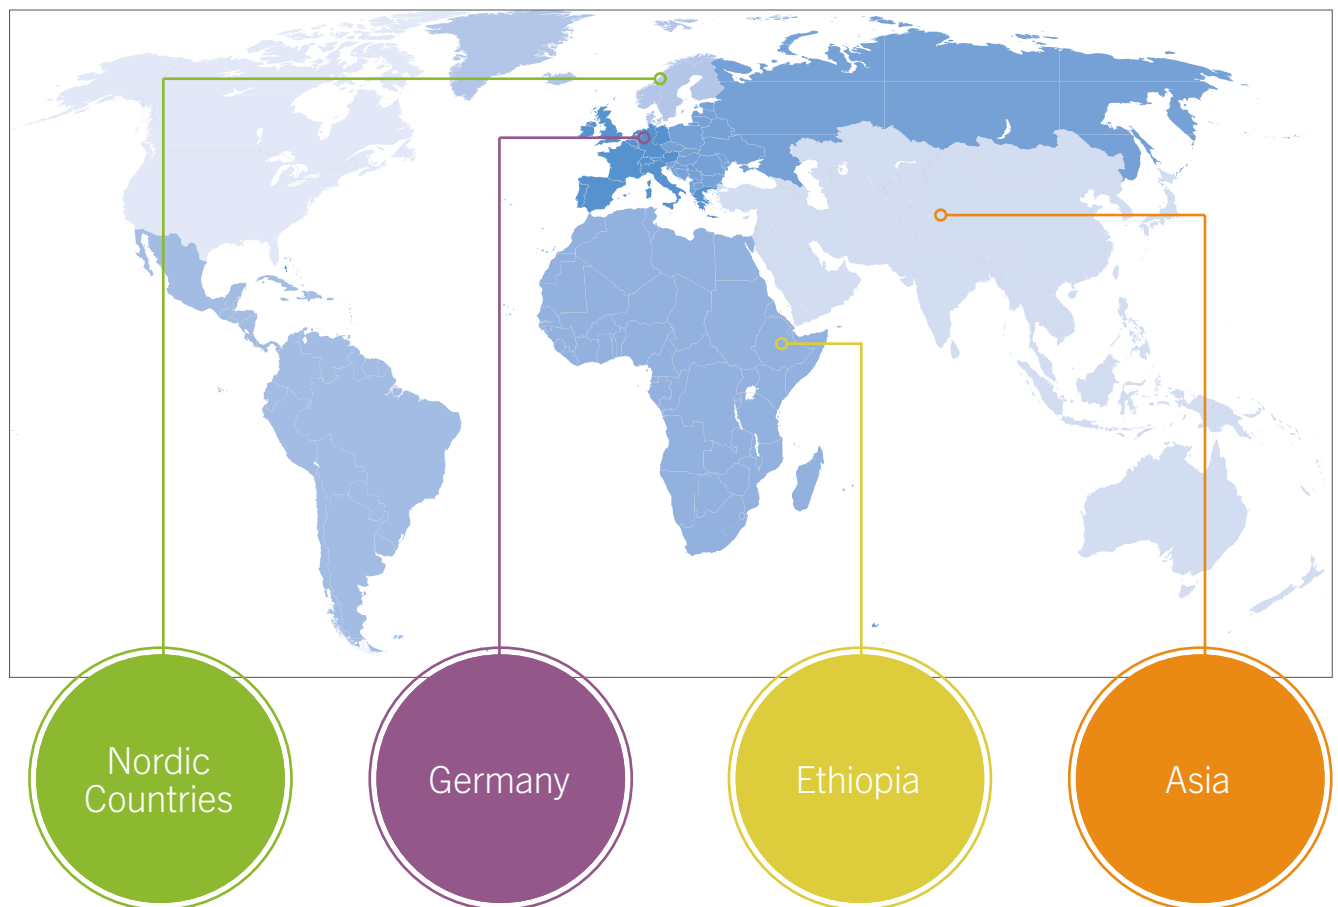

The Lutheran World Federation – 2023 Membership Figures

Summary

The LWF has 150 member churches, including two associate member churches (AM), as well as ten recognized churches and congregations, and two recognized councils.

General summary 2023

150 LWF member churches 78,431,111

LWF Regions

	LWF Membership
Africa	30,753,298
Asia	13,774,760
Central Eastern Europe	1,119,379
Central Western Europe	11,941,116
Nordic Countries	17,177,471
Latin America & the Caribbean	720,230
North America	2,944,857
Total	78,431,111

Statistics at a glance

The churches in the Nordic countries have the highest percentage of Lutherans, ranging from 51-71% of the population

With 10 million LWF members, Germany is the country with the single largest number of Lutherans in Europe.

Church**Individual Churches****National Total****Latin America and the Caribbean**

Argentina		31,000
Evangelical Church of the River Plate (M)	25,000	
(see <i>Paraguay, Uruguay</i>)		
United Evangelical Lutheran Church (M)	6,000	
Bolivia		3,731
Bolivian Evangelical Lutheran Church (M)	3,731	
Brazil		614,555
Evangelical Church of the Lutheran Confession in Brazil (M)	614,555	
Chile		12,400
Evangelical Lutheran Church in Chile (M)	2,500	
Lutheran Church in Chile (M)	9,900 [†]	
Colombia		2,100
Evangelical Lutheran Church of Colombia (M)	2,100	
Costa Rica		500
Lutheran Costa Rican Church (M)	500	
Cuba		1,500
United Evangelical Church in Cuba Lutheran Synod (M)	1,500	
El Salvador		15,500
Salvadoran Lutheran Church (M)	15,500	
Guatemala		1,107
Augustinian Lutheran Church of Guatemala (M)	157	
Guatemala Lutheran Church (ILUGUA) (M)	950 [†]	
Guyana		15,594
Evangelical Lutheran Church in Guyana (M)	15,594	
Honduras		2,005
Christian Lutheran Church of Honduras (M)	2,005	
Mexico		1,200
Mexican Lutheran Church (M)	1,200	
Nicaragua		10,200
The Nicaraguan Lutheran Church of Faith and Hope (M)	10,200 [†]	
Paraguay		
Evangelical Church of the River Plate (M) (see <i>Argentina</i>)		
Peru		853
Lutheran Church of Peru (M)	853	